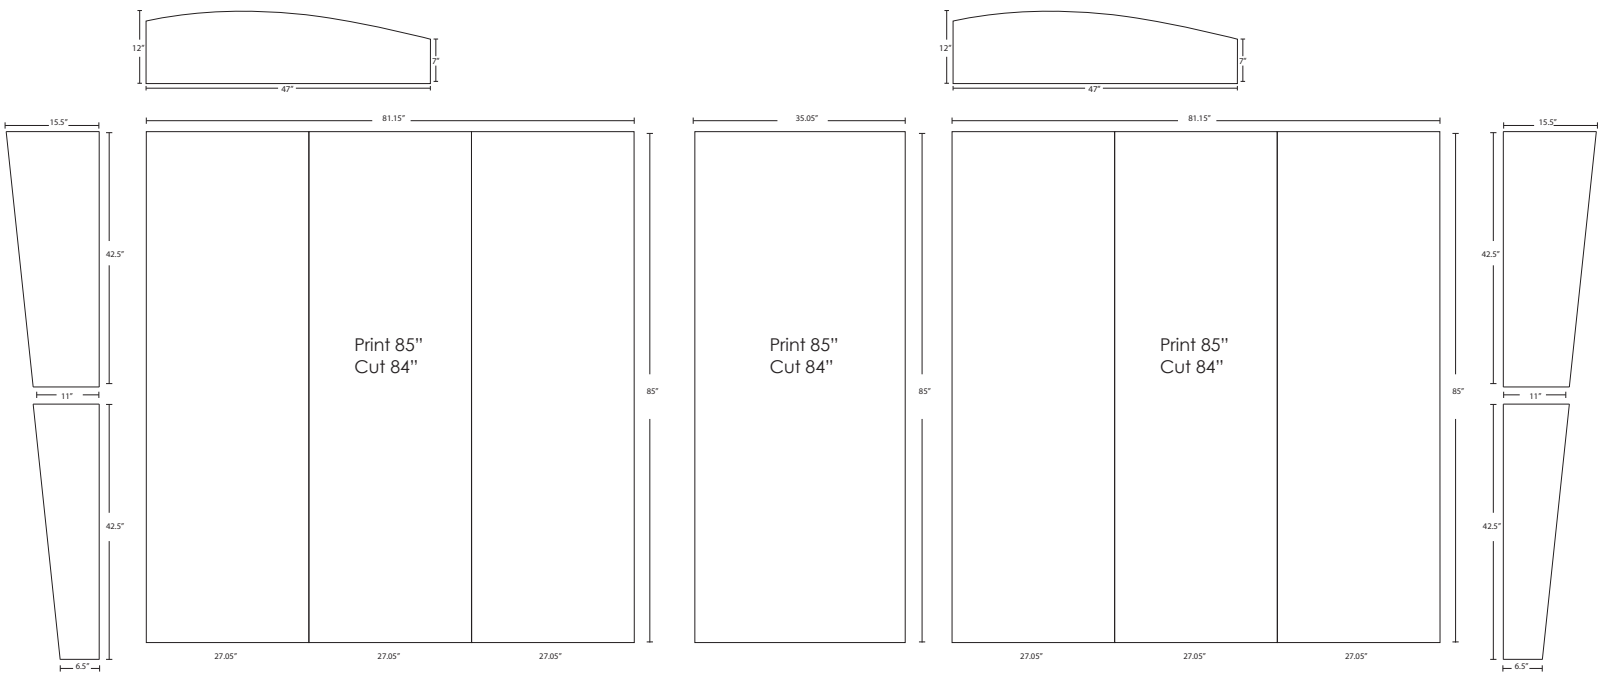

Panel Dimensions

Dye Sub Fabric

Make the artwork 81" wide by 81" tall