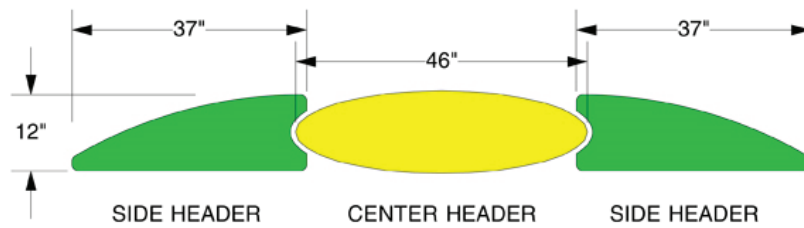

Panel Dimensions

*NOTE: Visible area on return panels is 1/4" less than actual size.*

LEFT WINGS

MURAL PANELS (QTY: 3)

RIGHT WINGS

area covered by optional counter

Make the artwork 88.5" wide by 84" tall