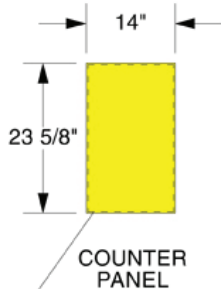

Panel Dimensions

*NOTE: Visible area on return panels is 1/4" less than actual size.*

LEFT WINGS

MURAL PANELS (QTY: 3)

RIGHT WINGS

area covered by optional counter

Make the artwork 88.5" wide by 84" tall