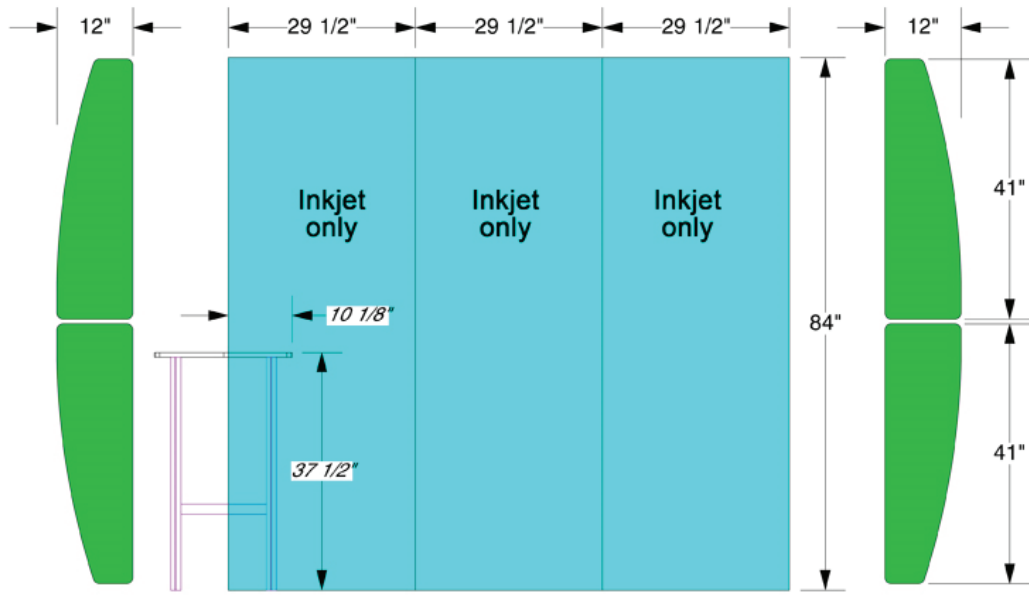

Panel Dimensions

*NOTE: Visible area on return panels is 1/4" less than actual size.*

LEFT WINGS

MURAL PANELS (QTY: 3)

RIGHT WINGS

area covered by optional counter

Make the artwork 88.5" wide by 84" tall