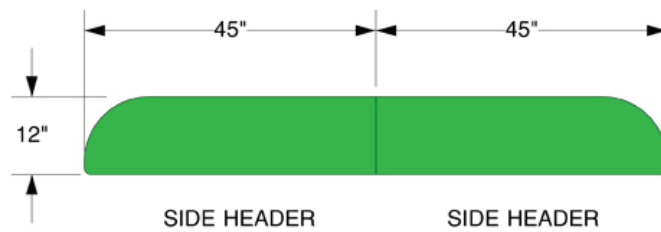

Panel Dimensions

NOTE: Visible area on return panels is 1/4" less than actual size.

LEFT WINGS

MURAL PANELS (QTY: 3)

RIGHT WINGS

area covered by optional counter