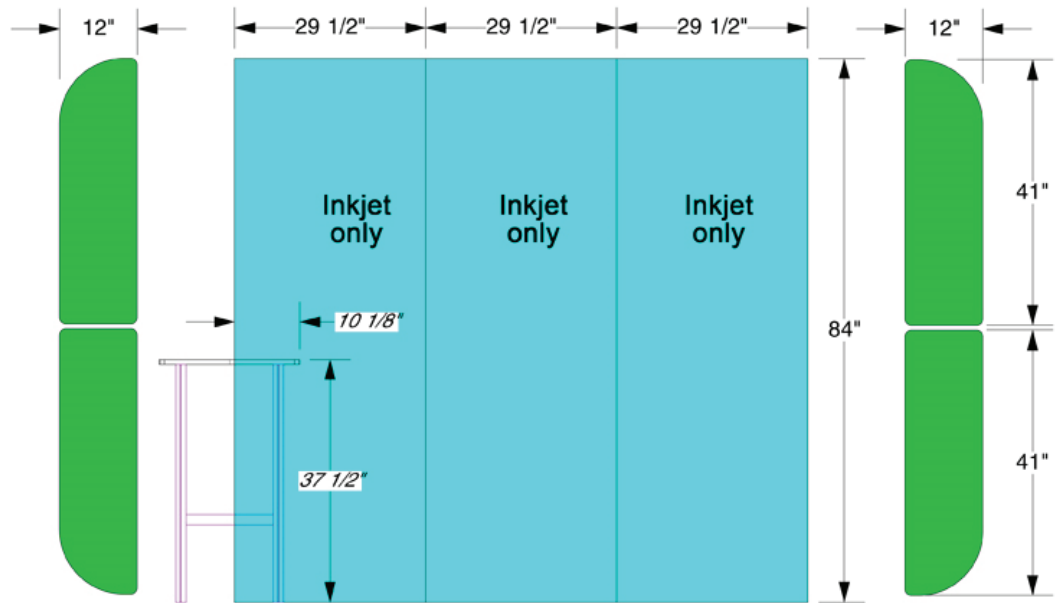

Panel Dimensions

NOTE: Visible area on return panels is 1/4" less than actual size.

LEFT WINGS

MURAL PANELS (QTY: 3)

RIGHT WINGS

area covered by optional counter