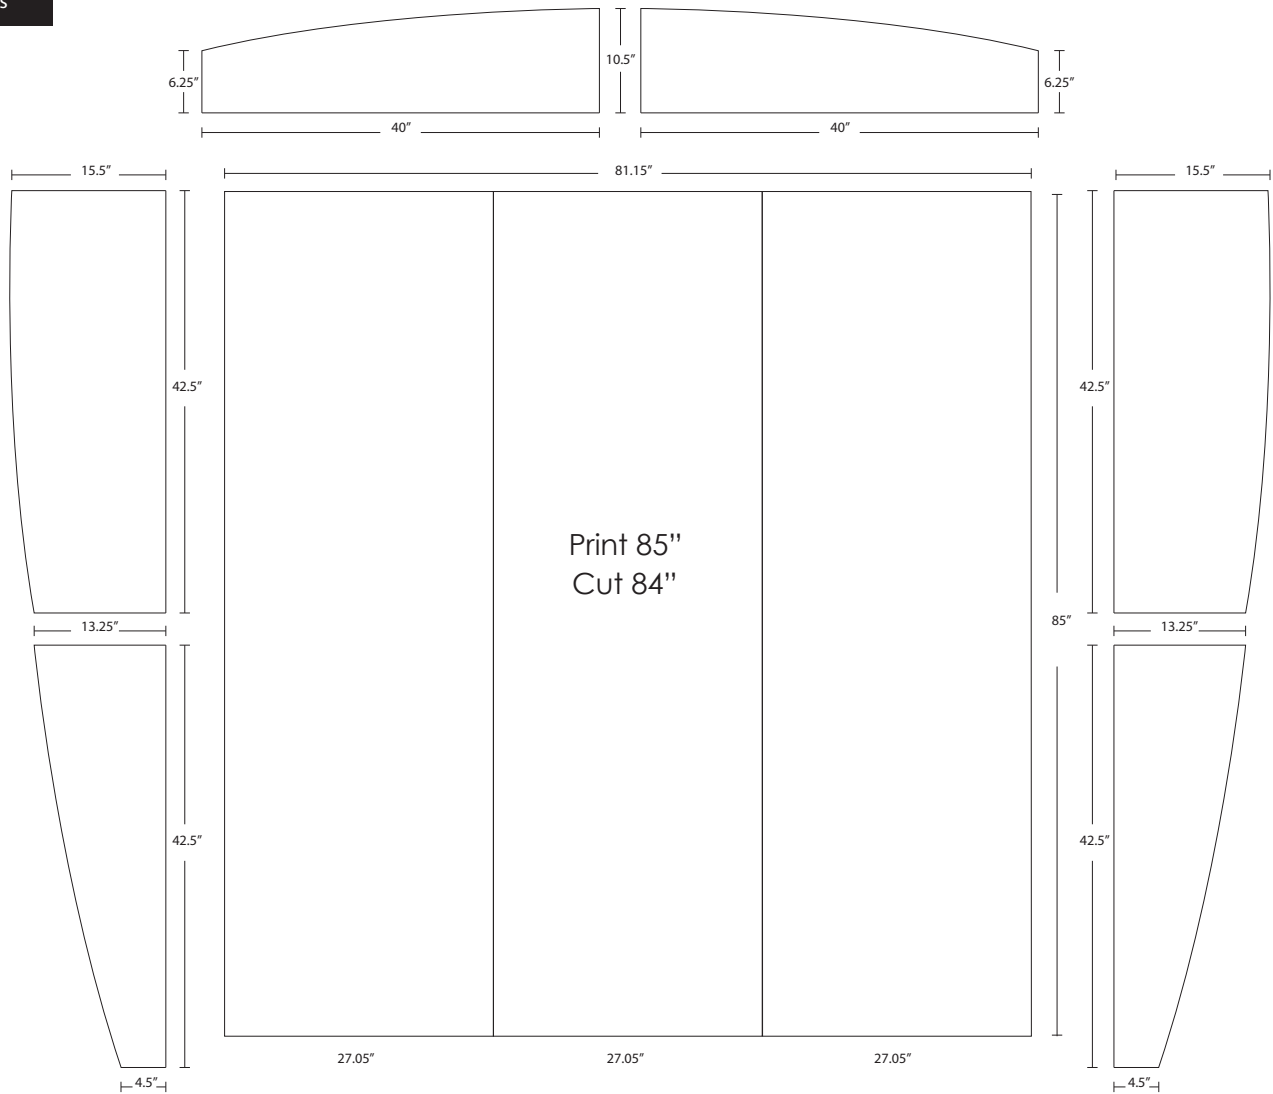

Panel Dimensions

Make the artwork 81" wide by 81" tall