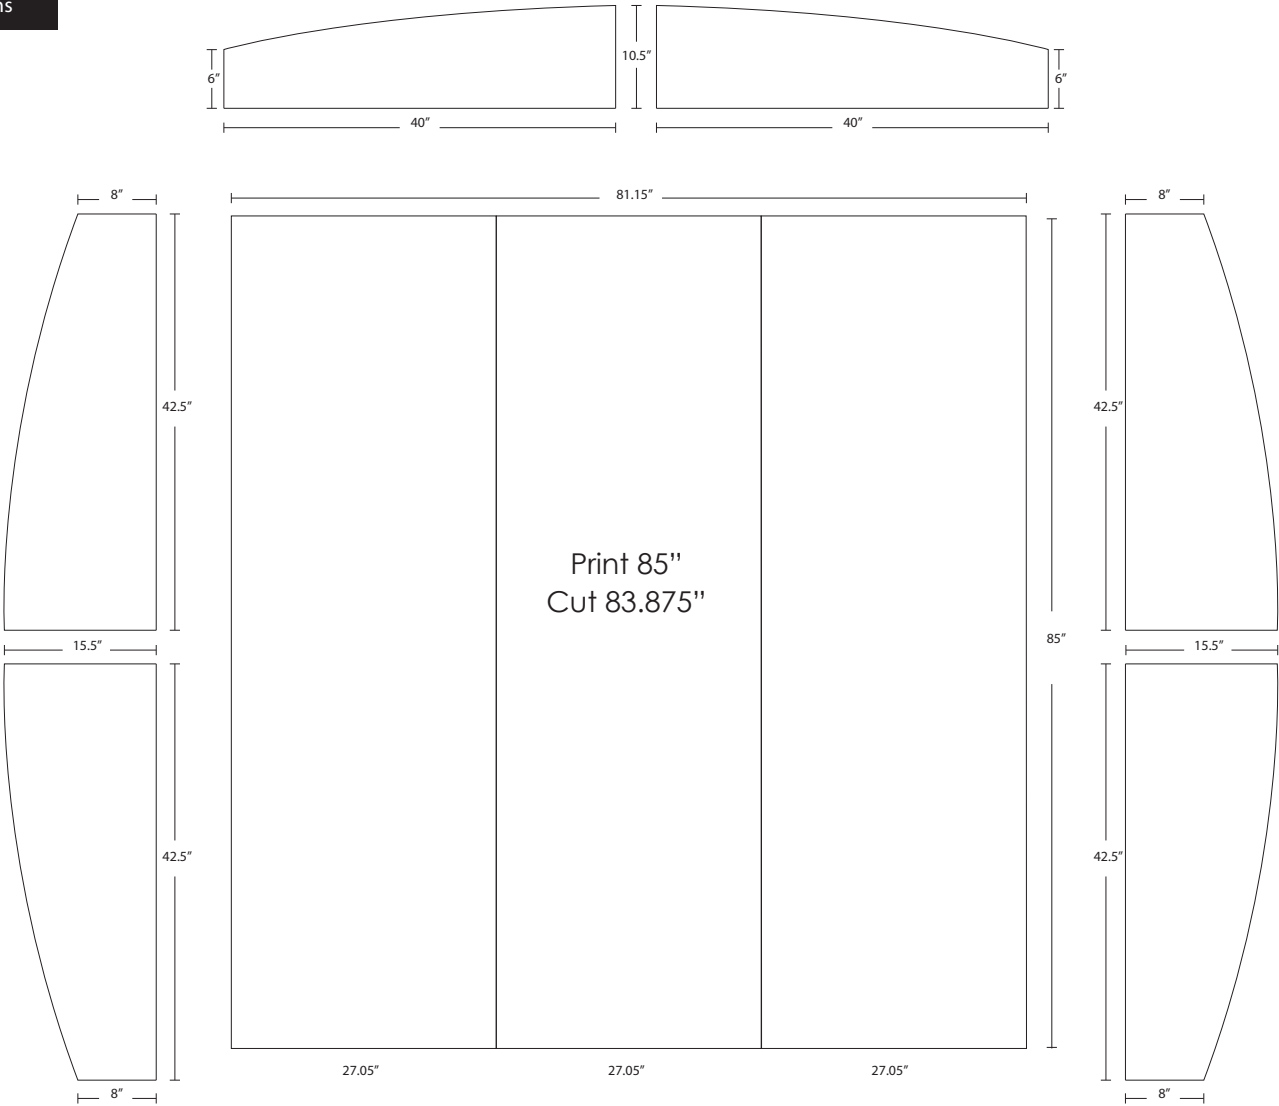

Panel Dimensions

Make the artwork 81" wide by 81" tall