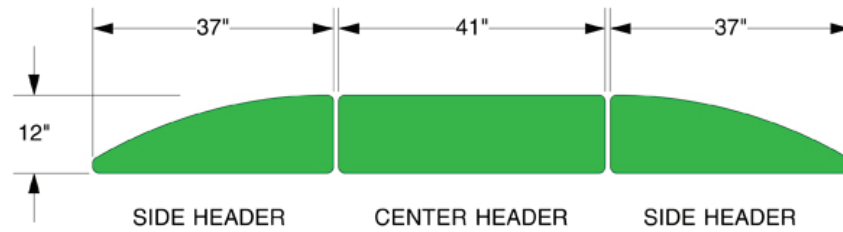

Panel Dimensions

*NOTE: Visible area on return panels is 1/4" less than actual size.*

LEFT WINGS

MURAL PANELS (QTY: 3)

RIGHT WINGS

area covered by optional counter

Make the artwork 88.5" wide by 84" tall