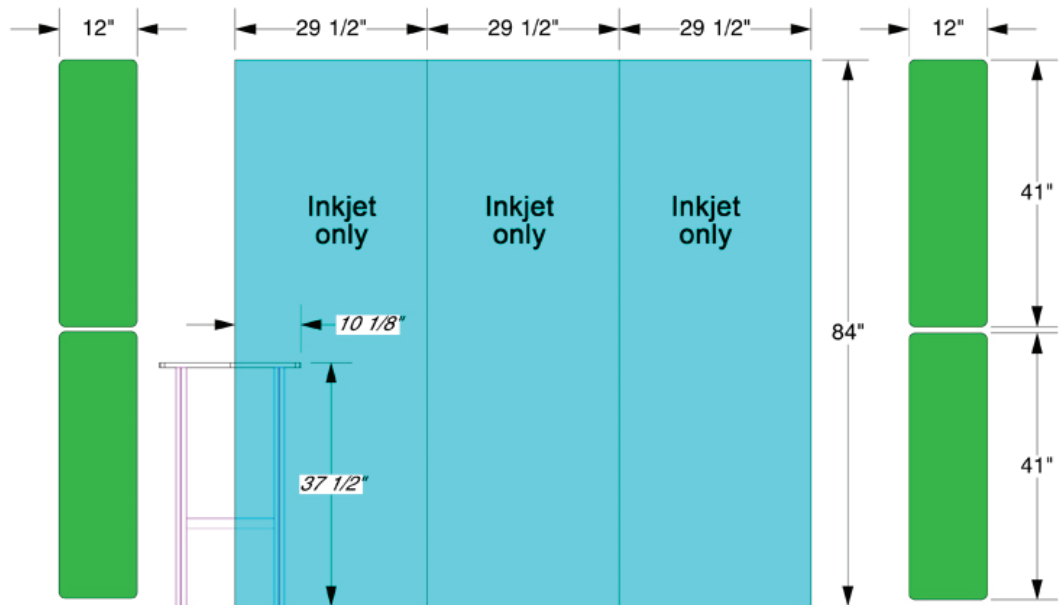

Panel Dimensions

*NOTE: Visible area on return panels is 1/4" less than actual size.*

LEFT WINGS

MURAL PANELS (QTY: 3)

RIGHT WINGS

area covered by optional counter

Make the artwork 88.5" wide by 84" tall