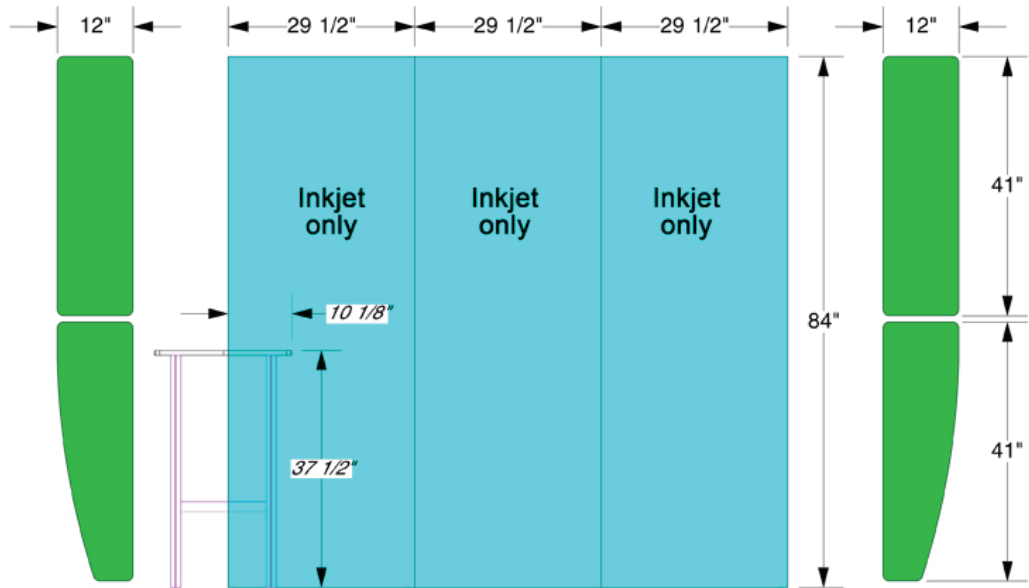

Panel Dimensions

*NOTE: Visible area on return panels is 1/4" less than actual size.*

Make the artwork 88.5" wide by 84" tall