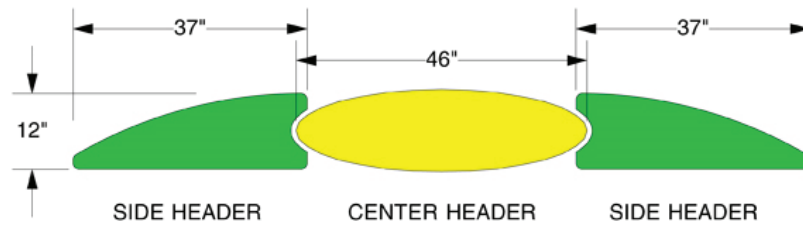

Panel Dimensions

*NOTE: Visible area on return panels is 1/4" less than actual size.*

Make the artwork 88.5" wide by 84" tall