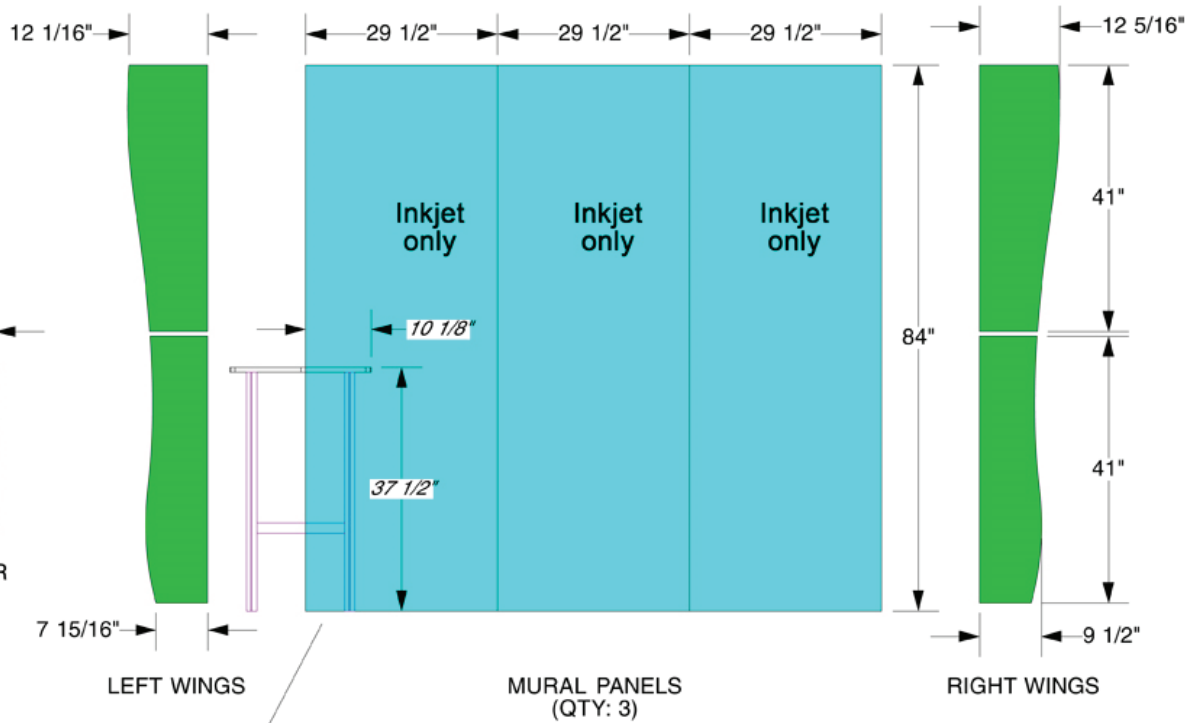

Panel Dimensions

*NOTE: Visible area on return panels is 1/4" less than actual size.*

area covered by optional counter

Make the artwork 88.5" wide by 84" tall