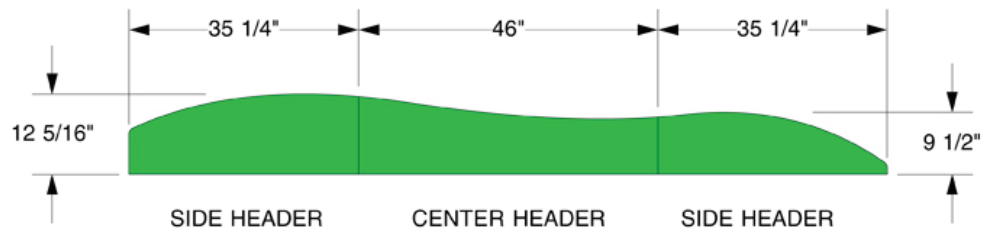

Panel Dimensions

*NOTE: Visible area on return panels is 1/4" less than actual size.*

area covered by optional counter

Make the artwork 88.5" wide by 84" tall