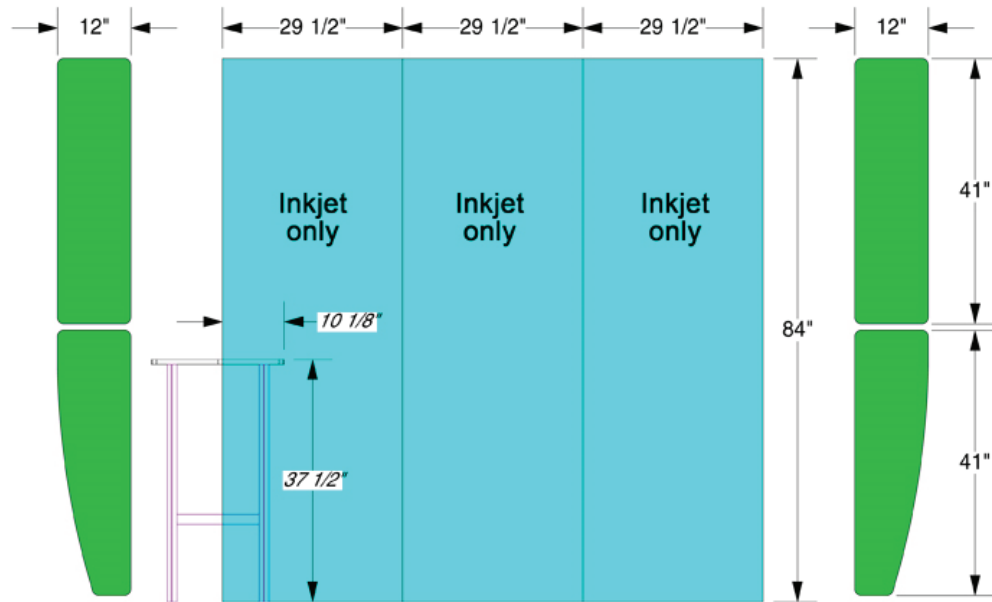

Panel Dimensions

NOTE: Visible area on return panels is 1/4" less than actual size.

LEFT WINGS

MURAL PANELS (QTY: 3)

RIGHT WINGS

area covered by optional counter

Make the artwork 88.5" wide by 84" tall