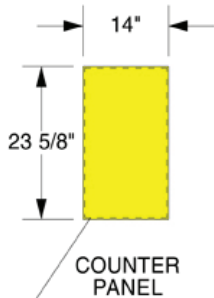

Panel Dimensions

NOTE: Visible area on return panels is 1/4" less than actual size.

LEFT WINGS

MURAL PANELS (QTY: 3)

RIGHT WINGS

area covered by optional counter

Make the artwork 88.5" wide by 84" tall