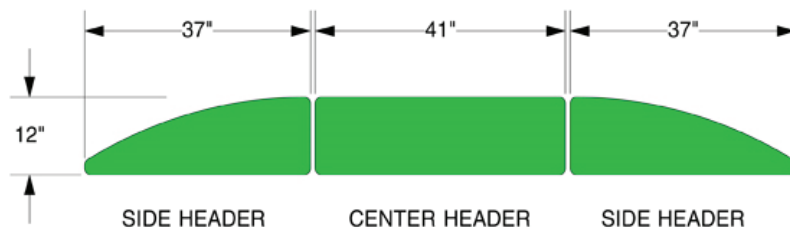

Panel Dimensions

NOTE: Visible area on return panels is 1/4" less than actual size.

LEFT WINGS

MURAL PANELS (QTY: 3)

RIGHT WINGS

area covered by optional counter

Make the artwork 88.5" wide by 84" tall