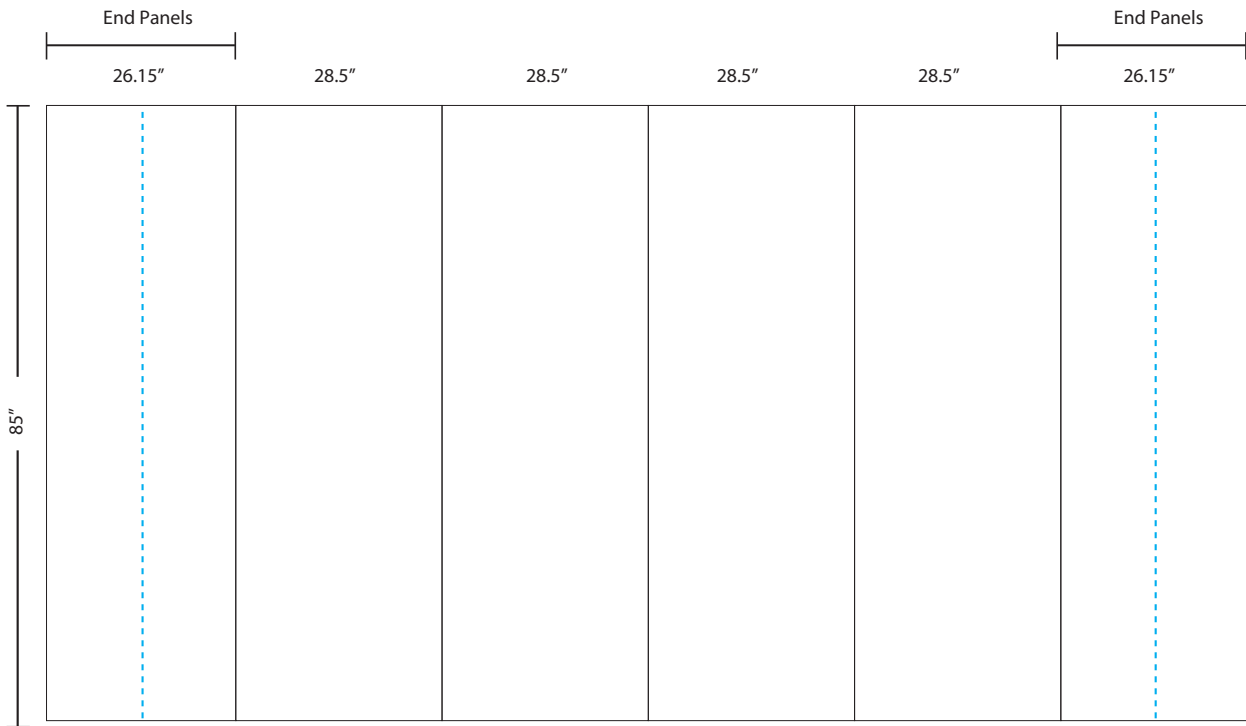

Panel Dimensions

↑ Art on the outer edge of the End Panels will not be viewed from the front of the Display ↓

Skirt Dimensions