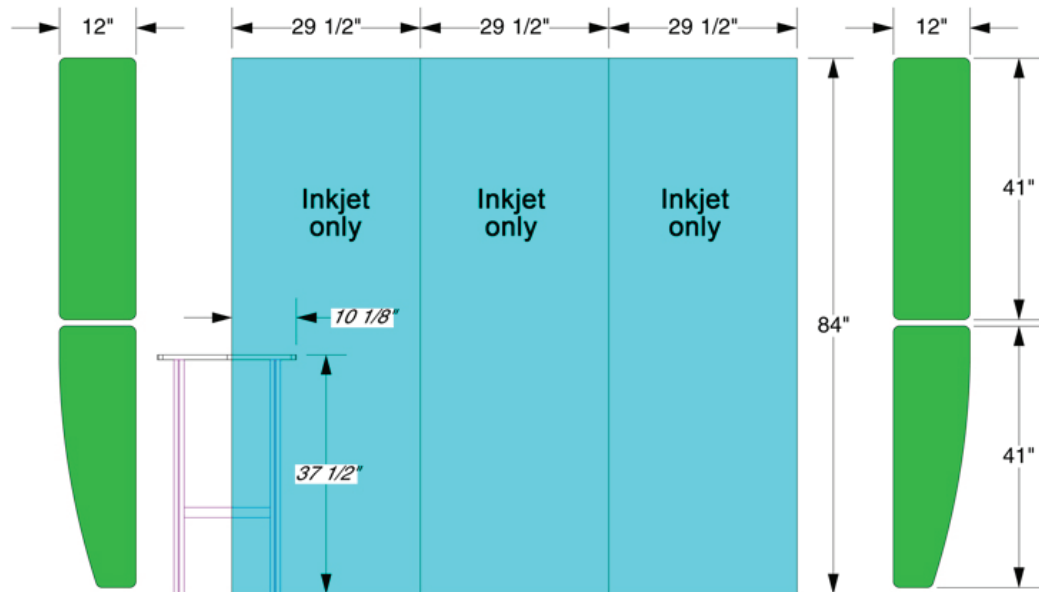

Panel Dimensions

*NOTE: Visible area on return panels is 1/4" less than actual size.*

LEFT WINGS

MURAL PANELS (QTY: 3)

RIGHT WINGS

area covered by optional counter

Make the artwork 88.5" wide by 84" tall