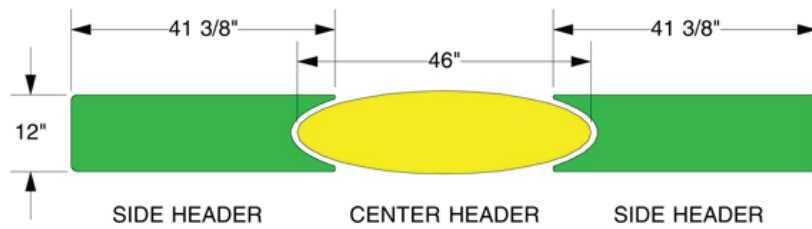

Panel Dimensions

*NOTE: Visible area on return panels is 1/4" less than actual size.*

LEFT WINGS

MURAL PANELS (QTY: 3)

RIGHT WINGS

area covered by optional counter

Make the artwork 88.5" wide by 84" tall